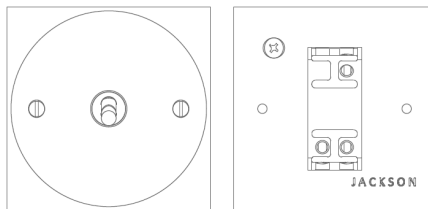

Notes:
* Architrave switch prices include metal backboxes (supplied).
Toggle switch prices based upon 2 way switch modules. Double pole, intermediate, & push button switches also available.
Modules available for most data, audio, BT, satellite outlets.