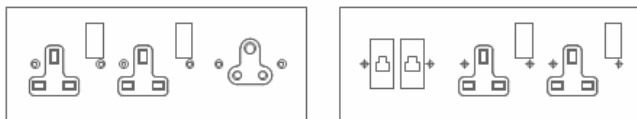

FASCIAS CAN BE SUPPLIED TO ACCOMMODATE ANY COMBINATION OF SOCKETS AND OUTLETS - PLEASE ENQUIRE

Notes:
 * Architrave switch prices include metal backboxes (supplied).
 Toggle switch prices based upon 2 way switch modules. Double pole, intermediate, & push button switches also available.
 Modules available for most data, audio, BT, satellite outlets.