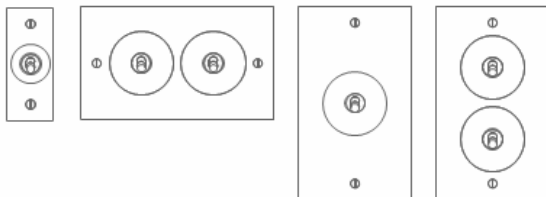

Notes:
* Architrave switch prices include metal backboxes (supplied).
Toggle switch prices based upon 2 way switch modules. Double pole, intermediate, & push button switches also available.
Modules available for most data, audio, BT, satellite outlets.