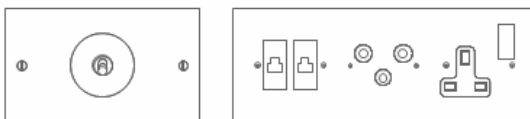

Notes:
* Architrave switch prices include metal backboxes (supplied).
Toggle switch prices based upon 2 way switch modules. Double pole, intermediate, & push button switches also available.
Modules available for most data, audio, BT, satellite outlets.