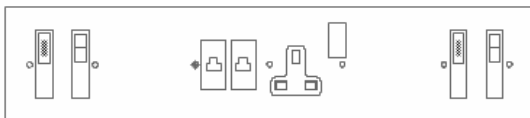

Notes:
* Architrave switch prices include metal backboxes (supplied).
Toggle switch prices based upon 2 way switch modules. Double pole, intermediate, & push button switches also available.
Modules available for most data, audio, BT, satellite outlets.