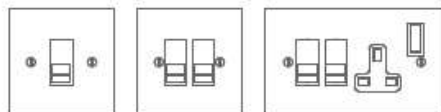

85 X 145	SINGLE DIMMER	£76.25
	DOUBLE DIMMER	£91.25

145 X 85	SINGLE TOGGLE	£75.00
	DOUBLE TOGGLE	£90.00
	TRIPLE TOGGLE	£110.00
	QUAD TOGGLE	£125.00

145 X 85	SINGLE DIMMER	£76.25
	DOUBLE DIMMER	£91.25
	TRIPLE DIMMER	£111.25
	QUAD DIMMER	£126.25

85 X 85	5A SKT, SINGLE GANG	£70.00
85 X 145	13A SKT, SINGLE GANG	£70.00
	13A SKT, DOUBLE GANG	£88.00
	5A + 13A SOCKET	£95.00

85 X 85	SINGLE DATA/AUDIO ETC.	£75.00
85 X 85	DOUBLE DATA/AUDIO ETC.	£93.00
85 X 145	DOUBLE MODULE + 13A	£120.00