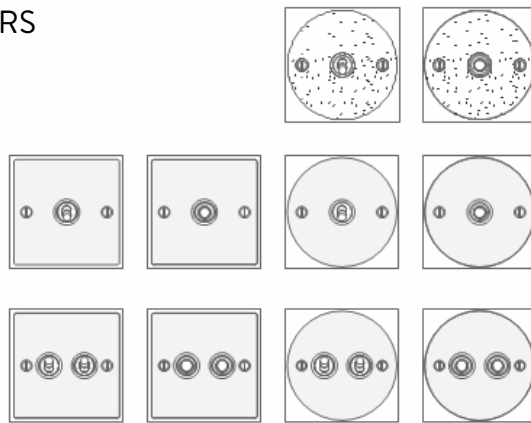

CONCRETE/OTHERS

85 X 85 X 5mm TOGGLE/DIMMER CAST CONCRETE+ STAINLESS STEEL FROM £180.00
CEMENT CAN BE CAST AS INDUSTRIAL GREY, OR PURE WHITE WITH MARBLE OR COLOURED GLASS.
OTHER MIXES CAN BE ACHIEVED - PLEASE ENQUIRE.

85 x 85 x 5mm SINGLE TOGGLE/DIMMER BRASS OR ST.STEEL + 3MM HIDE £175.00/£177.00
CHROME OR NICKEL + OSTRICH £202.67/£206.34
CHROME OR NICKEL + GALUCHAT £206.67/£207.92

85 X 85 X 5mm DOUBLE TOGGLE/DIMMER BRASS OR ST.STEEL + 3MM HIDE £195.00/£197.00
CHROME OR NICKEL + OSTRICH £232.67/£233.92
CHROME OR NICKEL + GALUCHAT £236.67/£237.92