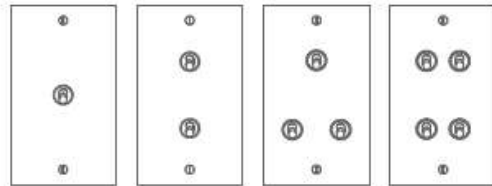

85 X 145	SINGLE TOGGLE	£75.00
	DOUBLE TOGGLE	£90.00
	TRIPLE TOGGLE "T"	£110.00
	QUAD TOGGLE	£125.00