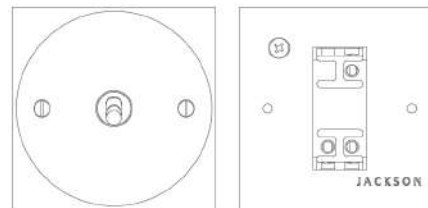

Minimum order £350, discounts are available for project quantities;
For orders with a net value of over £1500, prices shown less 20%.
For orders with a net value of over £3500, prices shown less 30%.
All prices plus VAT in UK