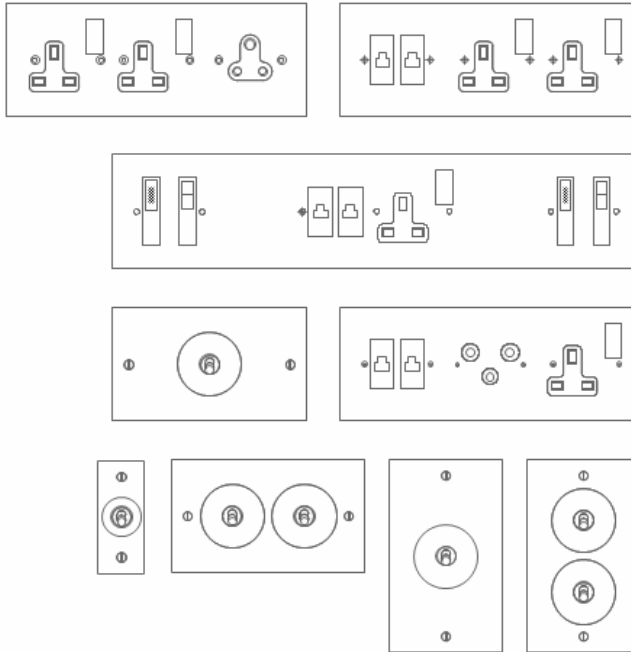

Notes:

Fascias can be supplied to accommodate any combination of sockets and outlets, and custom backboxes supplied - please enquire.

Toggle switch prices based upon 2 way switch modules. Double pole, intermediate, & push button switches also available.

Modules available for most data, audio, BT, satellite outlets.

* Architrave switch prices include metal backboxes (supplied).